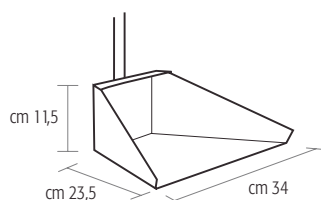

Alzaimmondizia: 100% metallo zincato
Accessori: 100% polipropilene

Dust-pan: 100% zinky metal
Accessories: 100% polypropylene

imballo/master
12 - 1x12

8 000957 048324